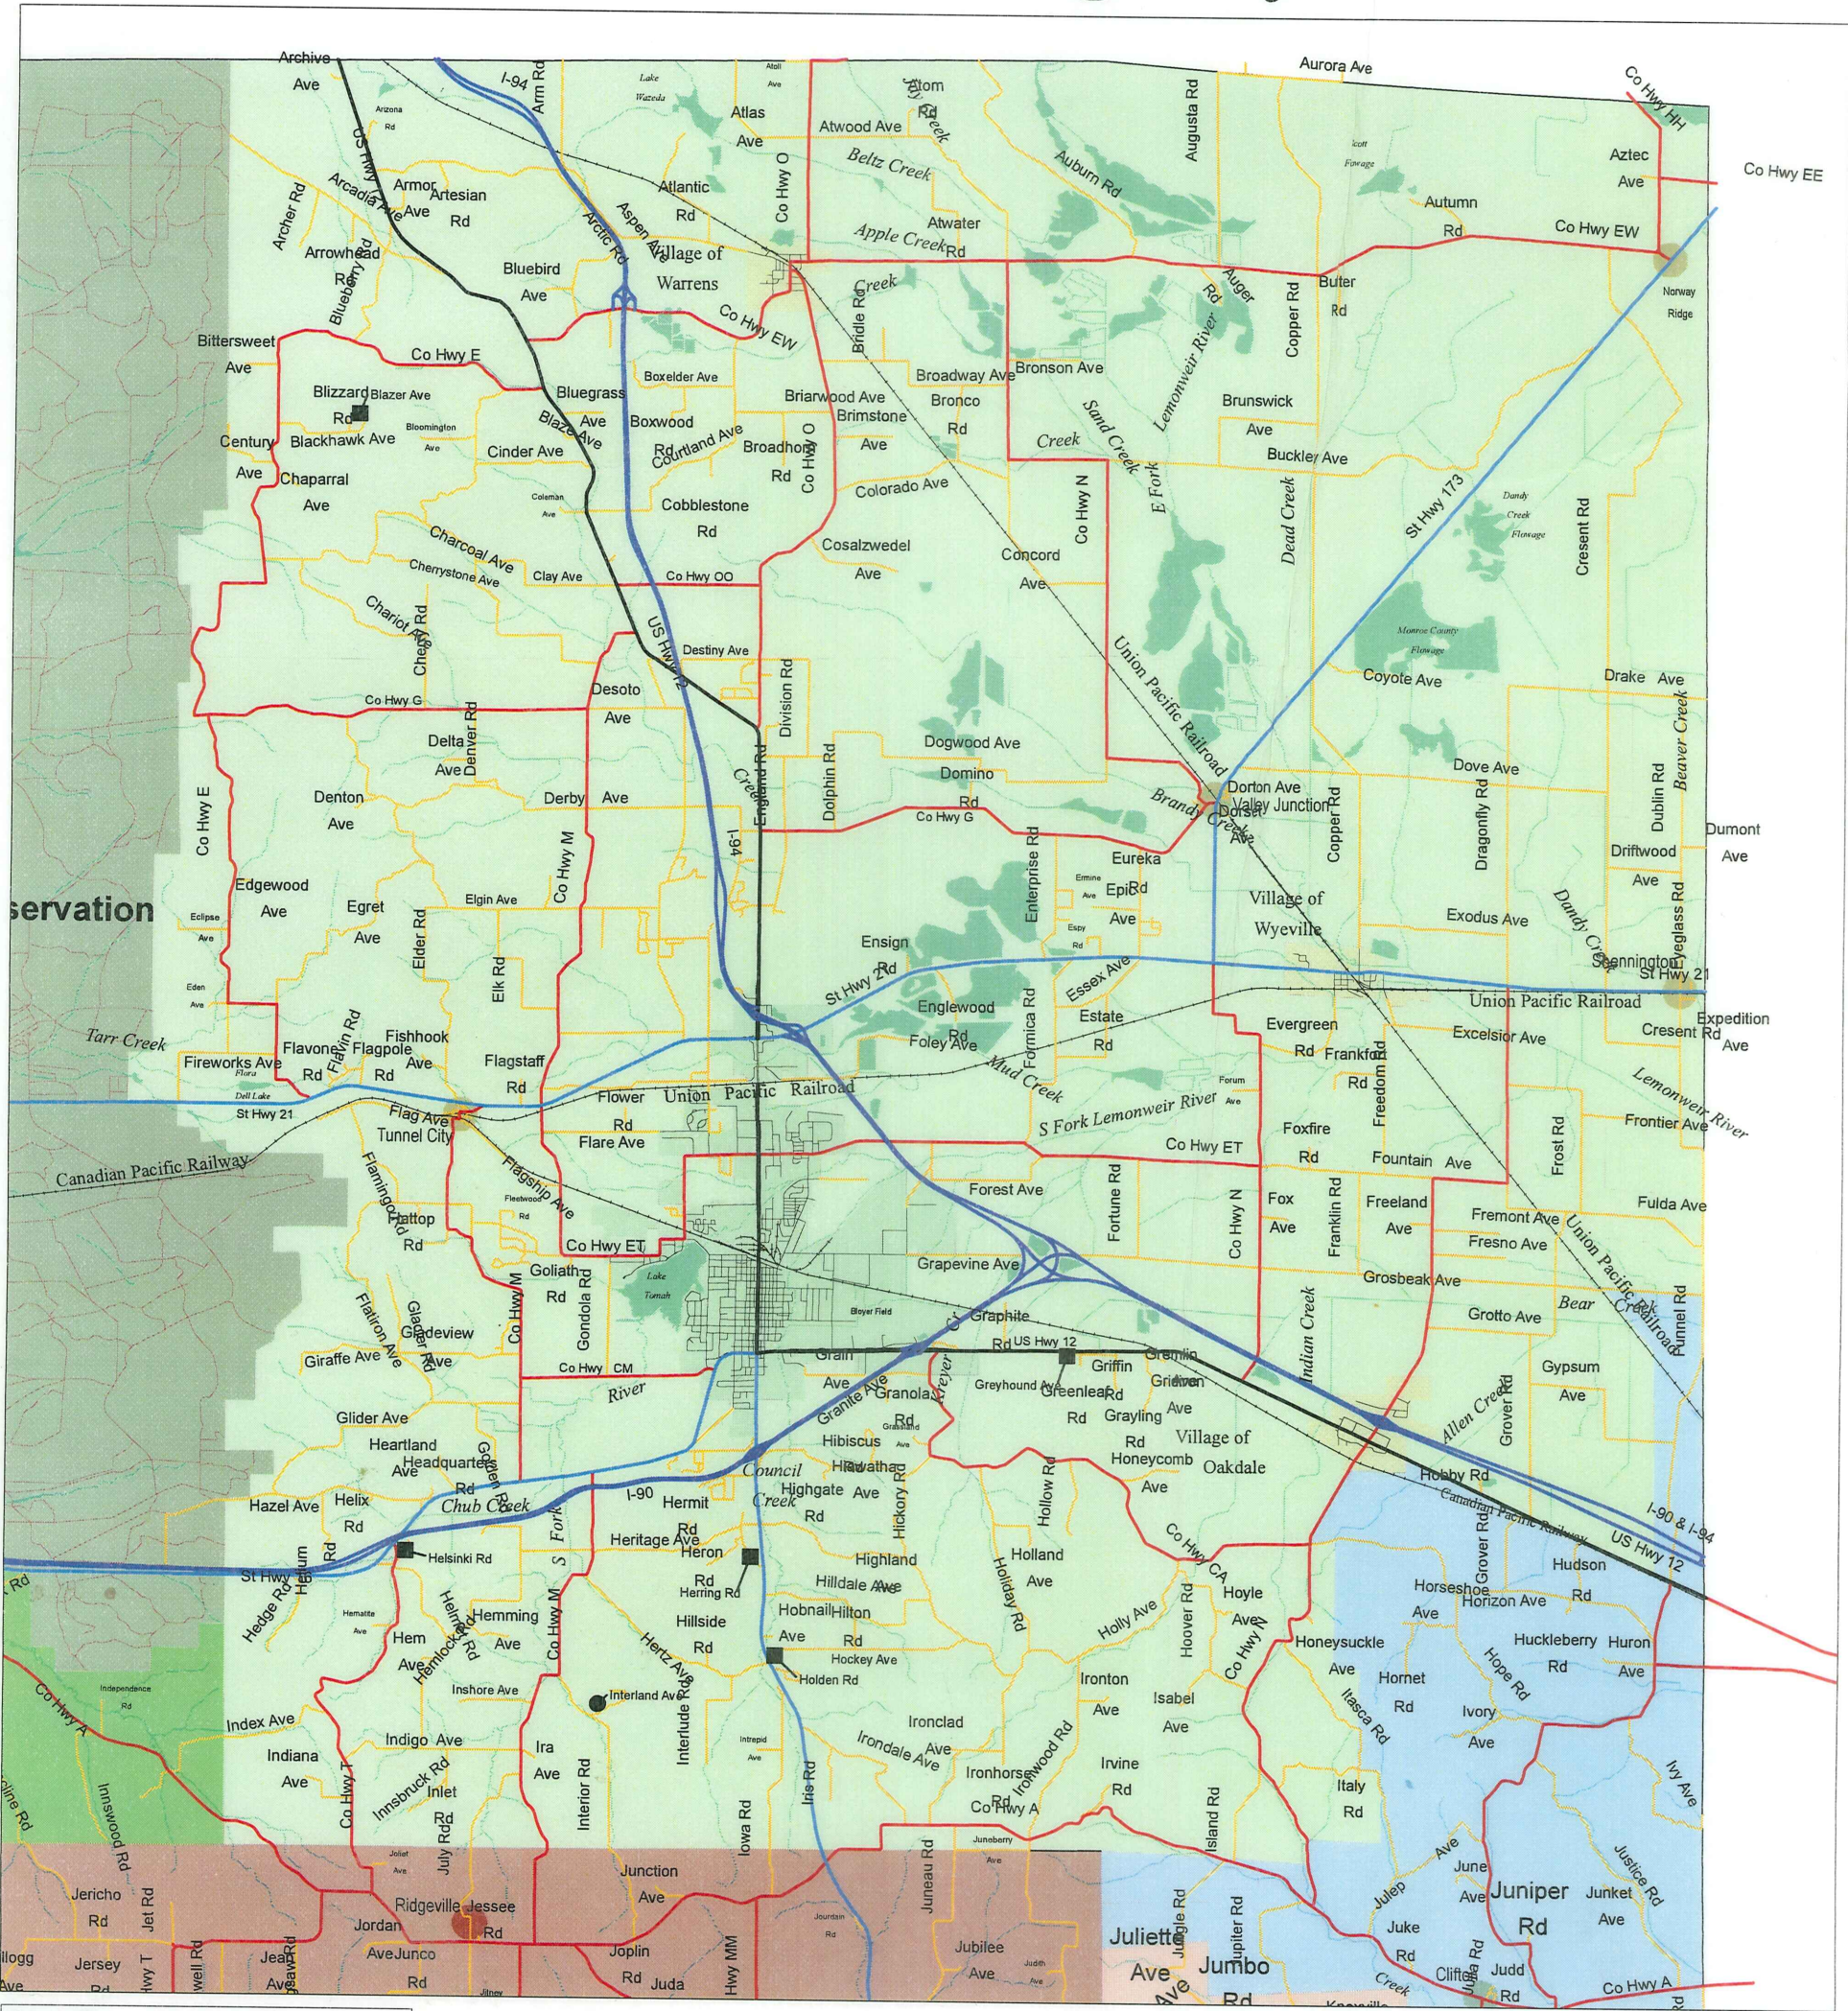

Tomah Ambulance Emergency Service Zone

Legend

Emergency Service Zone	
■ Camp Douglas Ambulance	— Interstate Highways
■ Fort McCoy	— US Highways
■ Kendall Ambulance	— State Highways
■ Sparta Ambulance	— County Highways
■ Tomah Ambulance	— Town Roads
■ Wilton Ambulance	— Rail Lines

Distribution of these data is intended for informational purposes and should not be considered authoritative for engineering, legal and other site-specific uses. No guarantee of accuracy is granted, nor is any responsibility for reliance thereon assumed. In no event shall the Monroe County Land Information Office be liable for direct, indirect, incidental, consequential or special damages of any kind.