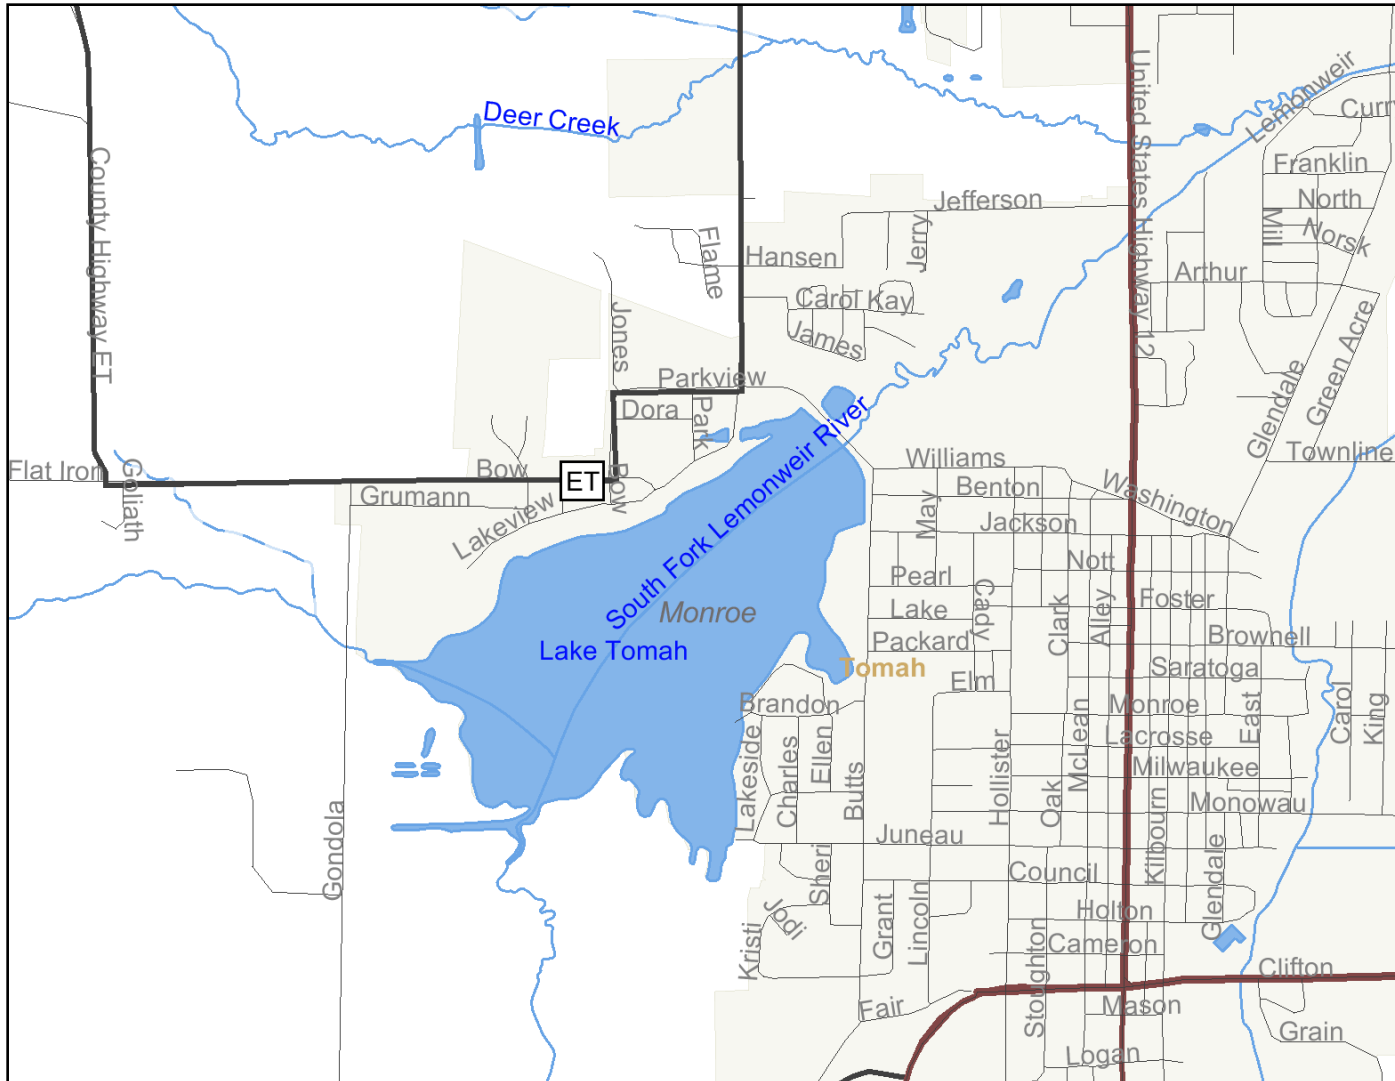

# Tomah Lake Location Map

### Legend

- Local Roads
- Major Highways
- Interstate
- State Highway
- U.S. Highways
- County Roads
- Rivers and Streams
- Intermittent
- Fluctuating
- Perennial
- 24K Open Water
- County Boundary
- Municipalities
- Village
- City

Scale: 1:23,406

This map is a user generated static output from an Internet mapping site and is for general reference only. Data layers that appear on this map may or may not be accurate, current, or otherwise reliable. THIS MAP IS NOT TO BE USED FOR NAVIGATION.